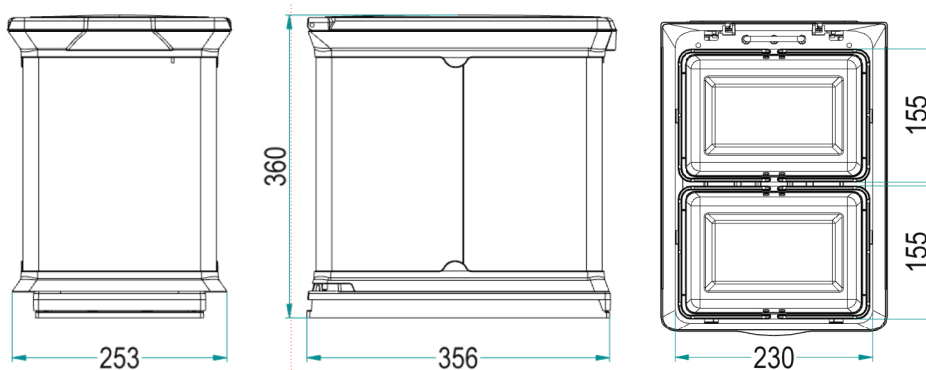

**97EXA/2****PATTUMIERA ESTRAIBILE A 2 SECCHI CON RIVESTIMENTO IN ACCIAIO  
BASE E COPERCHIO IN MATERIALE PLASTICO****EXTRACTABLE DUSTBIN WITH 2 COMPARTMENTS WITH STEEL COVERING  
PLASTING BASE AND LID****Finitura / Finishing -****AR: Ardesia***"Slate" RAL7043***97EXA/2AR****X: Inox Stainless Steel****COD. 97EXA/2 = Capienza: 2 secchi da 8 L / Capacity: 2 Bins of 8 Lt**